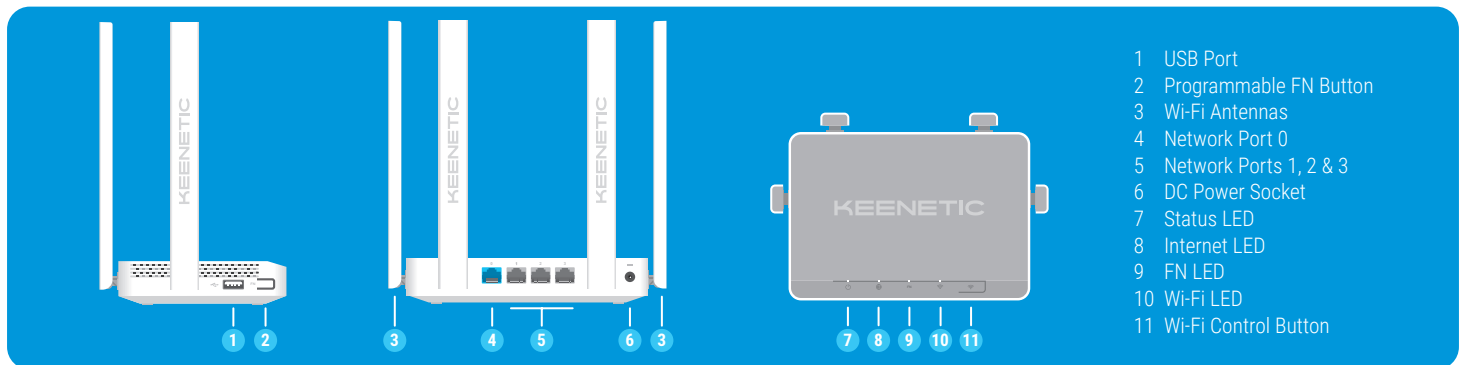

USB applications

- Mobile broadband modem support
- RAS, NDIS, CDC-Ethernet, QMI support
- File server and personal cloud
- FAT, FAT32, exFAT, NTFS, EXT2, EXT3, EXT4, HFS+ support
- CIFS/SMB
- AFP
- FTP, SFTP
- WebDAV
- Time Machine, File History support
- Support for third-party extension packages from the Entware and Debian repositories
- Download Station
- File server
- Media server
- Print server**

Troubleshooting and management

- Cloud-based Remote Network Monitoring and Management
- Mobile app for Android and iOS
- Web Interface with the Initial Setup Wizard and HTTPS security
- Command Line (CLI) via TELNET/SSH
- An option to control from external network
- Backup and restore configuration
- Automatic OS updates
- System event logging

Physical specifications and environment requirements

- Device dimensions excluding antenna, w x d x h: **159 mm x 110 mm x 29 mm**
- Device weight: **250 g**
- Operating temperature: **0–40 °C**
- Operating humidity: **20–95% non-condensing**
- Power supply voltage: **100–240 V 50/60 Hz**

Package contents

- Device
- Power adapter: **12 V 1.5 A**
- Ethernet cable
- Quick start guide

Ordering Information

Model name	Part number	Short description
Keenetic Skipper (KN-1913)	KN-1913-01-EU	AC1200 Mesh Wi-Fi 5 Gigabit Router with a 4-Port Gigabit Smart Switch and USB Port

KEENETIC

© Keenetic Limited, 2024. All rights reserved.

Names of products or companies mentioned herein may be the trademarks or service marks of their respective owners. Keenetic Limited. reserves the right to make changes and improvements to any product without prior notification.