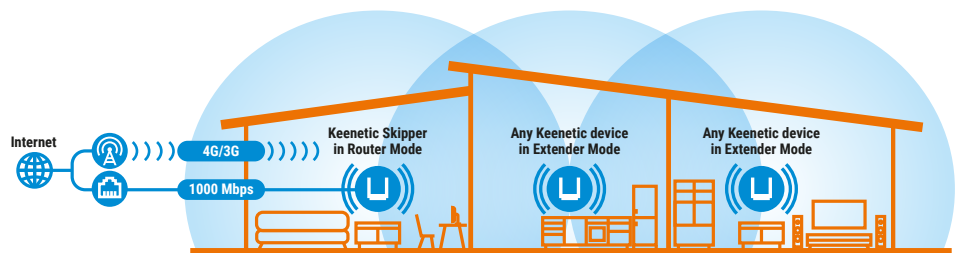

software updates to maintain constant market-leading levels of security, reliability, performance.

Parental Control Tools

Keenetic has cloud-based Content Filtering and Ad Blocking options from AdGuard, CleanBrowsing, Cloudflare, Neustar, NextDNS, OpenDNS, Quad9 and SafeDNS. Undesirable images or information, time-stealing games, and social media as well as aggressive round the clock marketing can all be managed and kept out of your family life. Each member of your family has an individual content filtering profile and scheduling function – only allowing Internet access when you choose. With one click, you can control your children's Internet usage.

Smart Home and IoT-Ready

Keenetic Mesh Wi-Fi Routers' superb coverage, uninterrupted connections and enhanced security make them ready for tomorrow's fully-connected home and business environments. Connected devices suffer virus and other criminal attacks – Keenetic routers have advanced Network Segmentation and Cloud-based cyberthreat protection to stop infection and prevent Spyware on any device in your Keenetic

network. Using the IntelliQoS application prioritization feature, Keenetic users can prioritize, throttle or block individual applications to ensure bufferless streaming and fast, lag-free, gaming, and be confident that their work from home experience will be uninterrupted.

Powerful Network Storage & Personal Cloud

Connect an external USB disk to a Keenetic router to enable a network server to process backups and remote file sharing with your family or co-workers. Keenetic offers the simplicity of fully automated network backups using macOS Time Machine or Windows File History applications simultaneously. Download Station and Media Server router applications transform Keenetic with a connected USB drive into a centralized entertainment server to enjoy up to 4K media streaming to your Smart TV. Personal Cloud enables easy access to all your files, even from your mobile devices.

Fully Capable for Complex Business Needs

With your Keenetic, you can take advantage of affordable business-class performance,